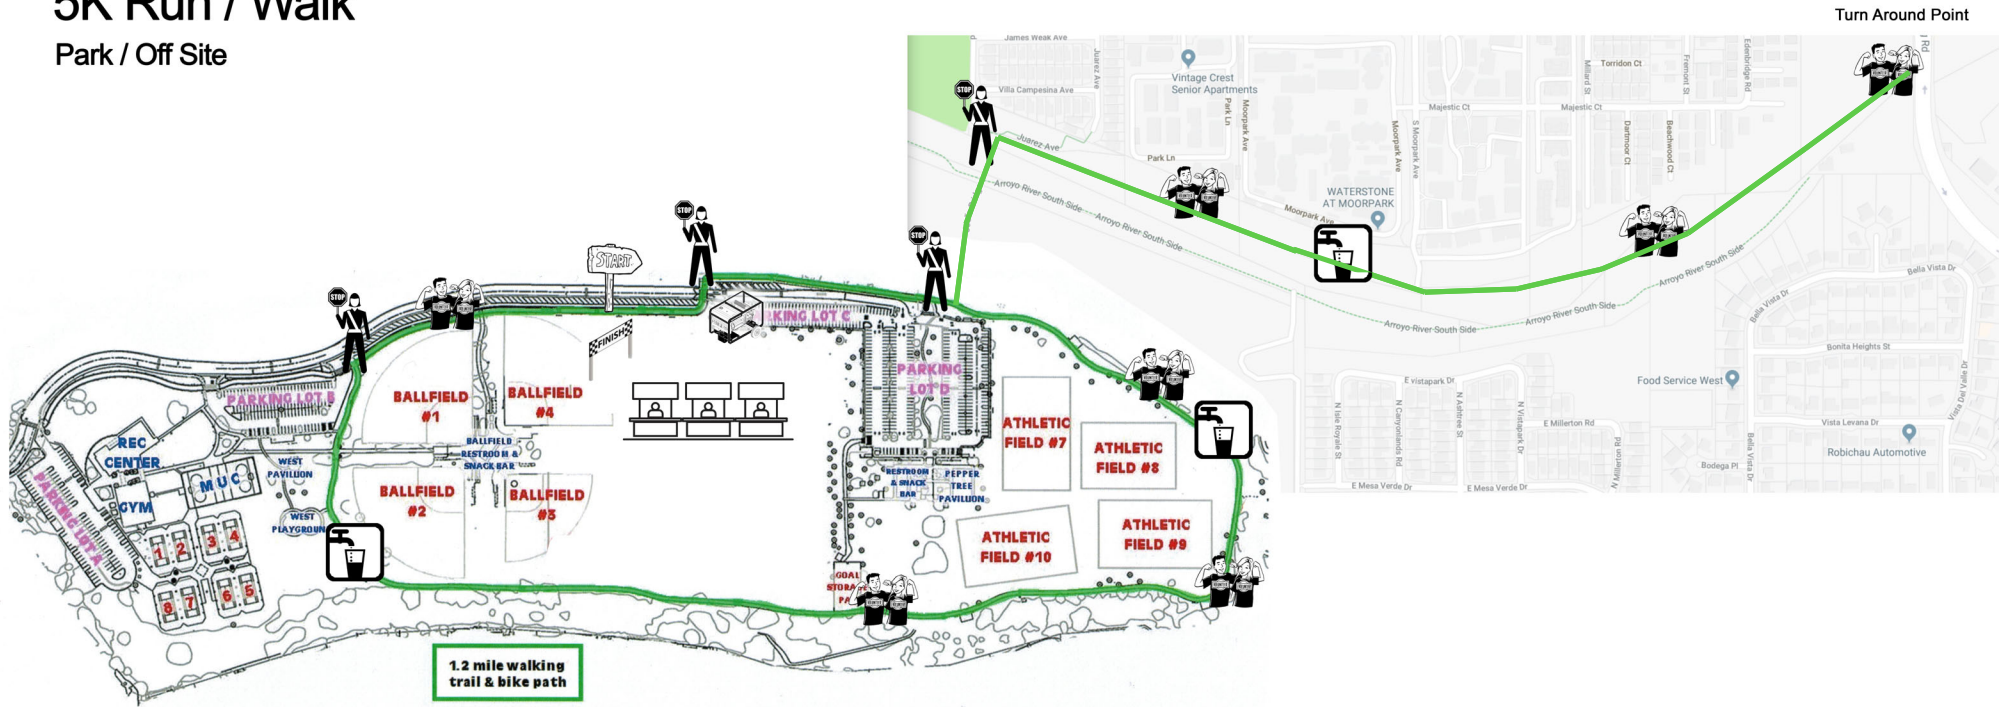

# 5K Run / Walk

Park / Off Site

Start Location

Generator

Volunteers

Crossing Guard

Water Station / Solid Waste / Recycling Station

Finish Location